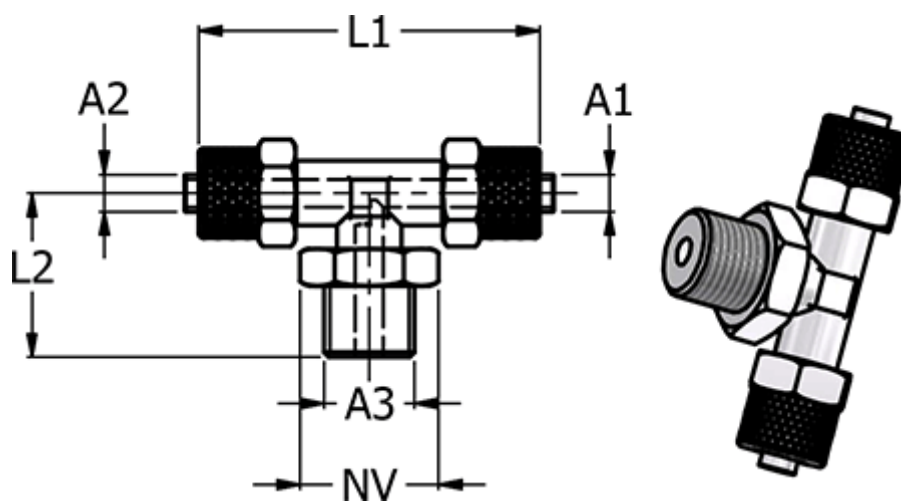

Article number: 586145188

Description: Push-on fitting 14.518-8, metal  $\text{Ø}8/6\text{-G } 1/8\text{'-Ø}8/6$   
Tee with cylindrical thread

## Measures

Hose diameter A1 = 8/6

Hose diameter A1 = -

Hose diameter A2 = 8/6

L1 = 45

L2 = 20.0

NV = 14

Thread A3 = G 1/8"